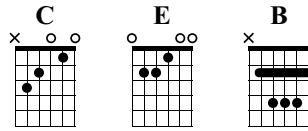

1.2 The Major Scale

Kiko Loureiro

Standard tuning

♩ = 120

od.guit.

1 C

First system of the C major scale. The top staff is a treble clef in 4/4 time, showing notes C4, D4, E4, F4, G4, A4, B4, and C5. The bottom staff is a guitar tablature with fret numbers 3, 5, 7, 8, 10, 12, 14, and 15.

3 E

Second system of the E major scale. The top staff shows notes E4, F#4, G#4, A4, B4, C#5, D#5, and E5. The bottom staff is a guitar tablature with fret numbers 0, 2, 4, 5, 7, 9, 11, and 12.

5 B

Third system of the B major scale. The top staff shows notes B4, C#5, D#5, E5, F#5, G#5, A5, and B5. The bottom staff is a guitar tablature with fret numbers 2, 4, 6, 7, 9, 11, 13, and 14.